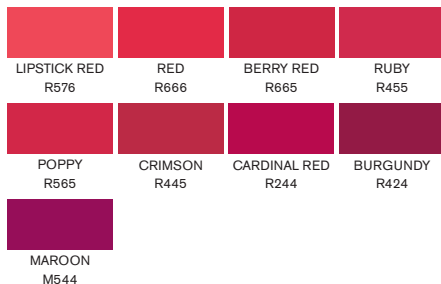

WINSOR & NEWTON

PROMARKER™

yellows

magentas

greens

oranges

violets

earth tones

blues

pinks

reds

black + blender

greys

147 colours • 1 blender

www.winsornewton.com