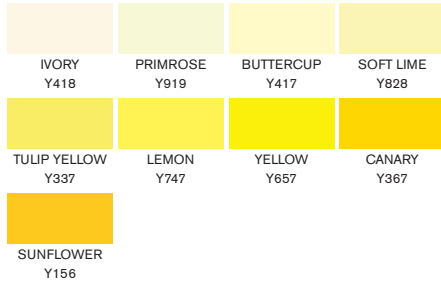

WINSOR & NEWTON

PROMARKER™

yellows