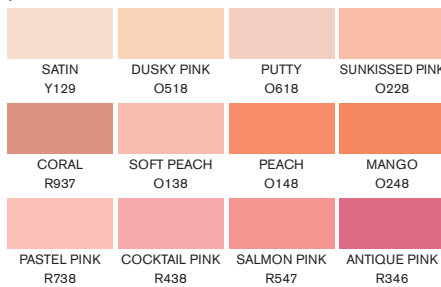

WINSOR & NEWTON

PROMARKER™

yellows

magentas

greens

oranges

violets

earth tones

blues

pinks

reds

black + blender

greys

147 colours • 1 blender

www.winsornewton.com