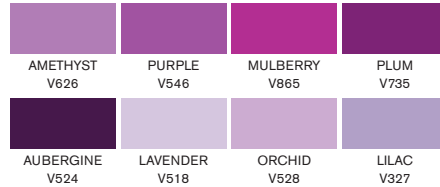

WINSOR & NEWTON

PROMARKER™

yellows

magentas

greens

oranges

violets

earth tones

blues

pinks

reds

black + blender

greys

147 colours • 1 blender

www.winsornewton.com