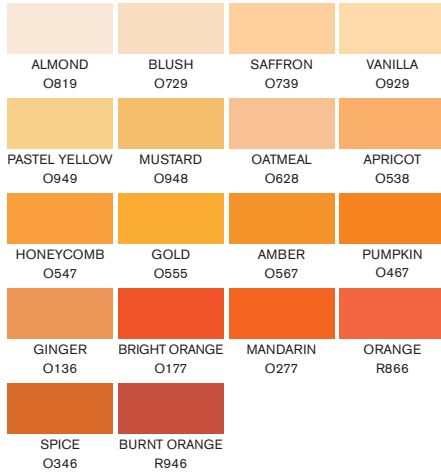

WINSOR & NEWTON

PROMARKER™

yellows

magentas

greens

oranges

violets

earth tones

blues

pinks

reds

black + blender

greys

147 colours • 1 blender

www.winsornewton.com