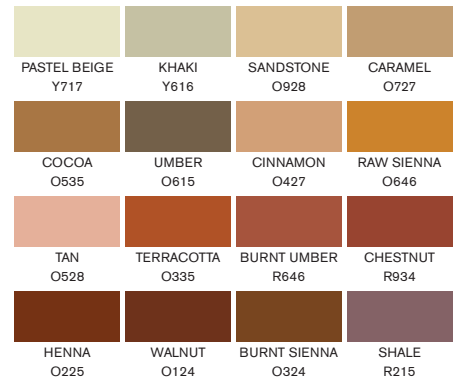

earth tones